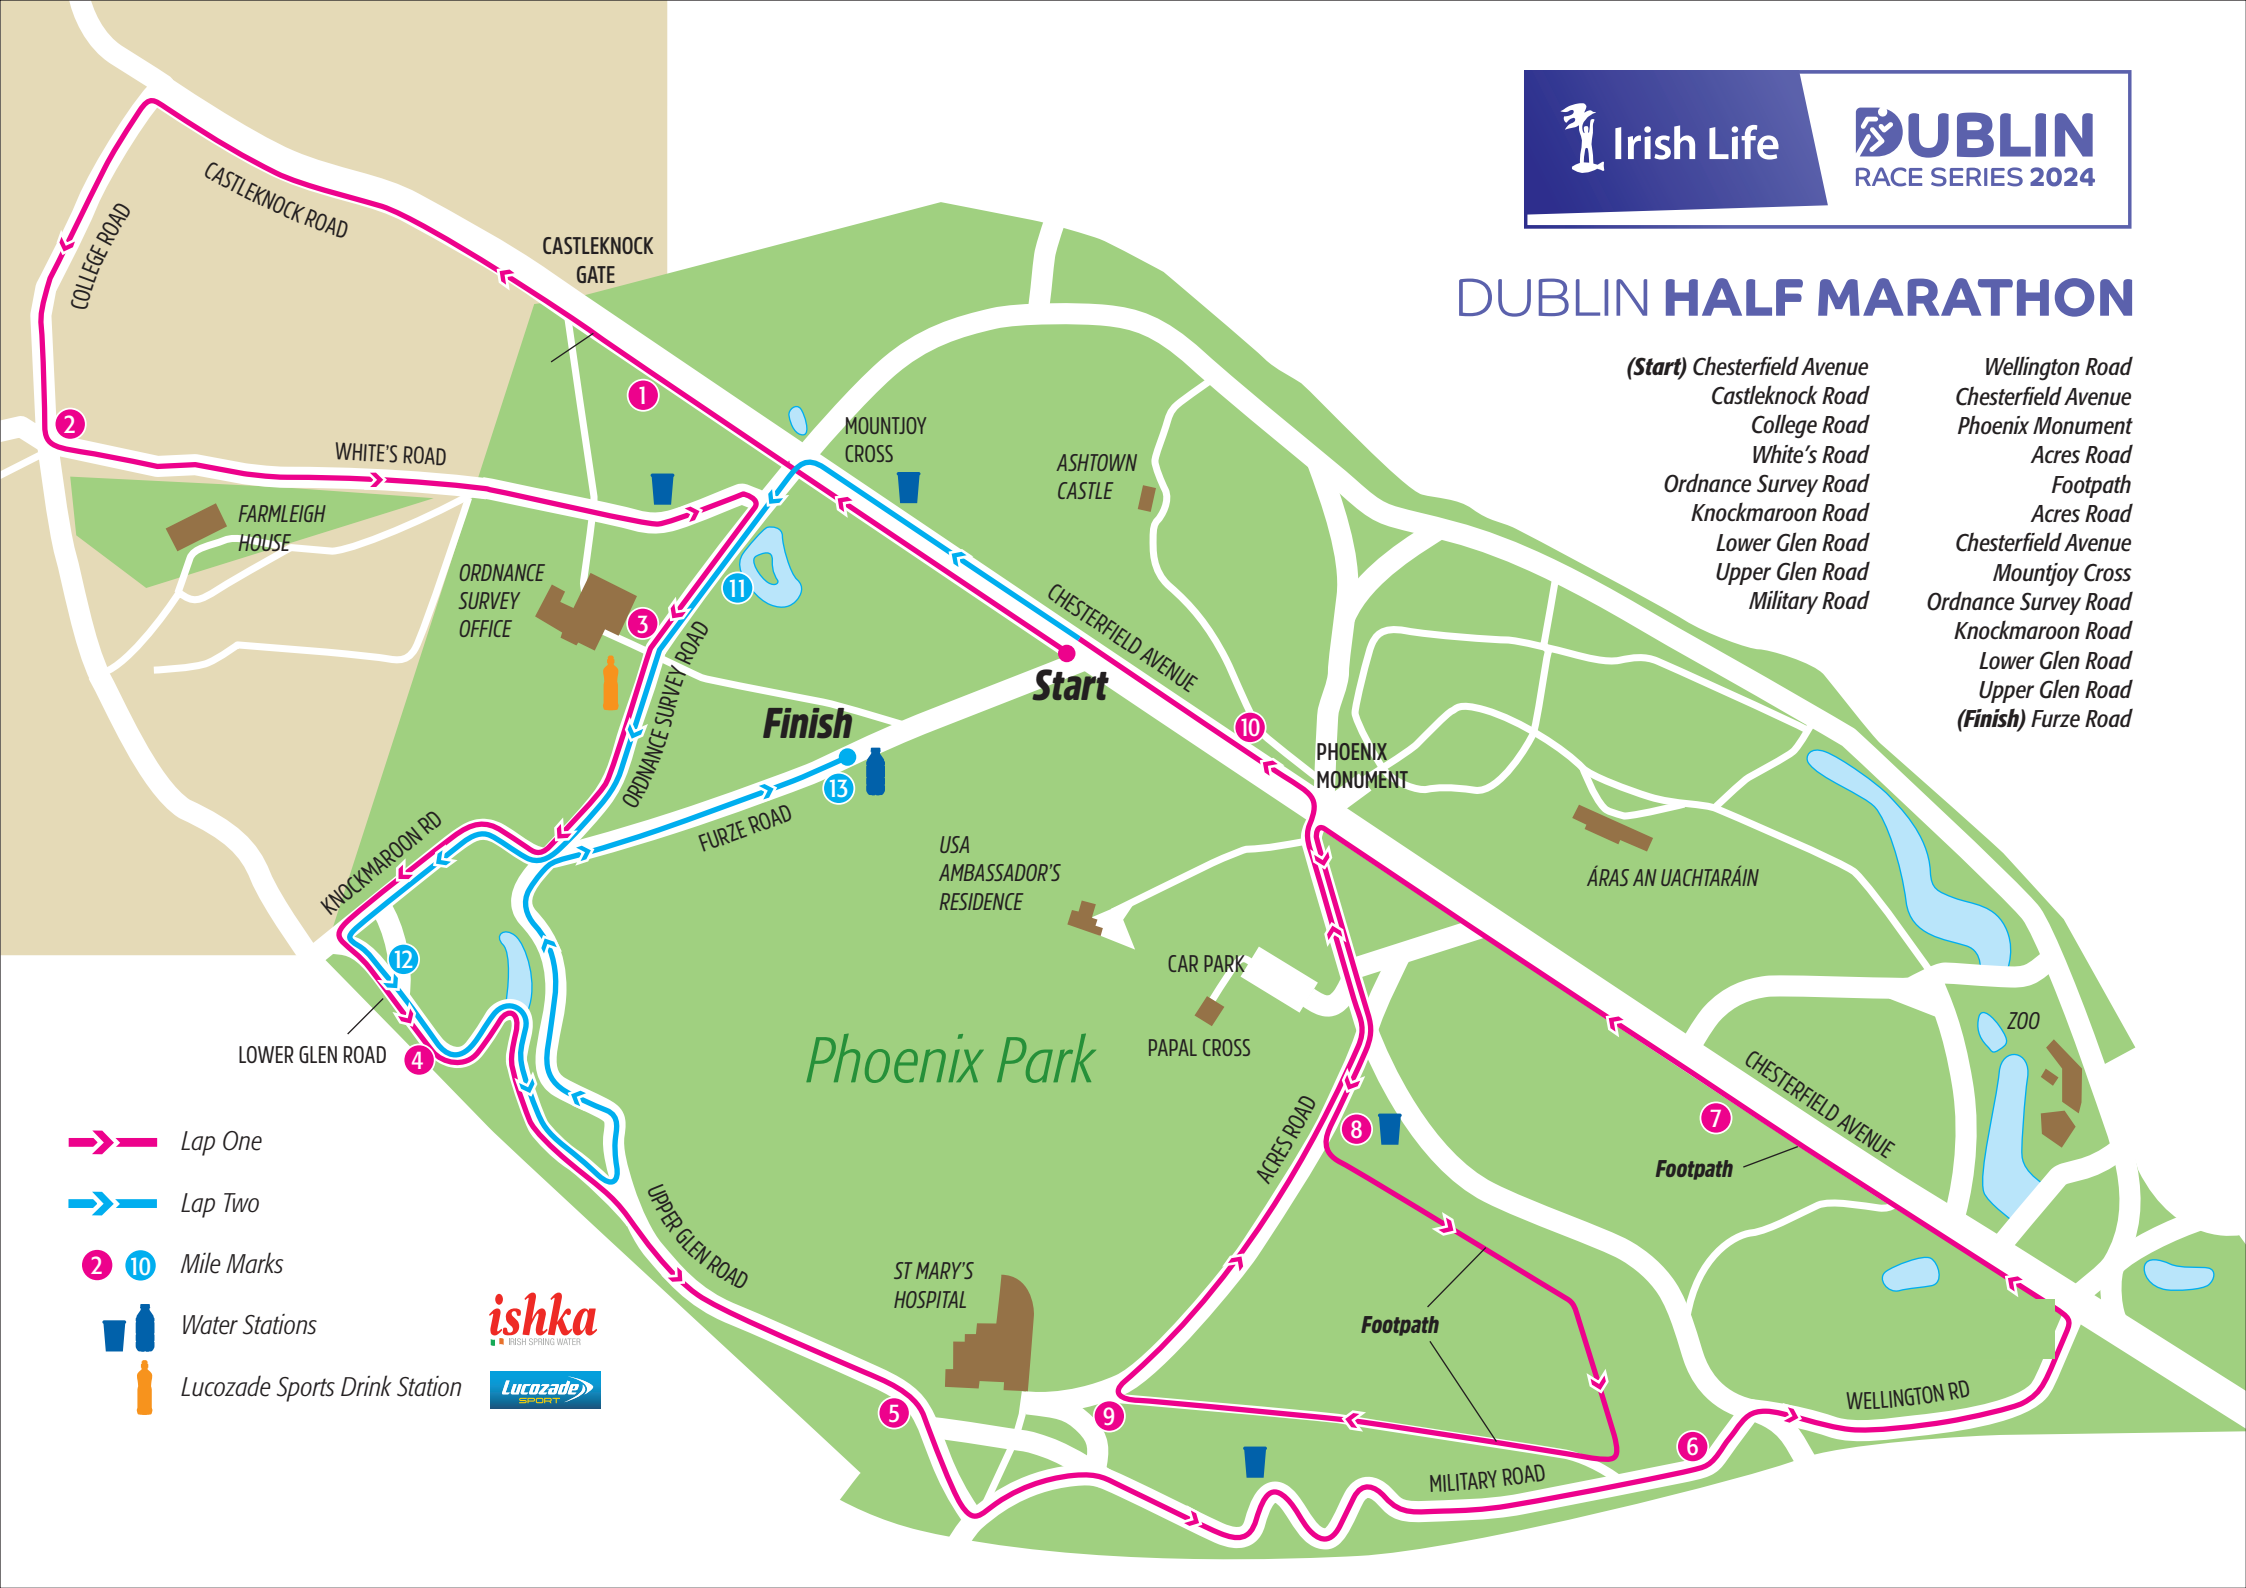

Irish Life

**DUBLIN**  
RACE SERIES 2024

# DUBLIN HALF MARATHON

**(Start)** Chesterfield Avenue  
 Castleknock Road  
 College Road  
 White's Road  
 Ordnance Survey Road  
 Knockmaroon Road  
 Lower Glen Road  
 Upper Glen Road  
 Military Road

Wellington Road  
 Chesterfield Avenue  
 Phoenix Monument  
 Acres Road  
 Footpath  
 Acres Road  
 Chesterfield Avenue  
 Mountjoy Cross  
 Ordnance Survey Road  
 Knockmaroon Road  
 Lower Glen Road  
 Upper Glen Road  
**(Finish)** Furze Road

→ Lap One

→ Lap Two

② ⑩ Mile Marks

Water Stations

Lucozade Sports Drink Station